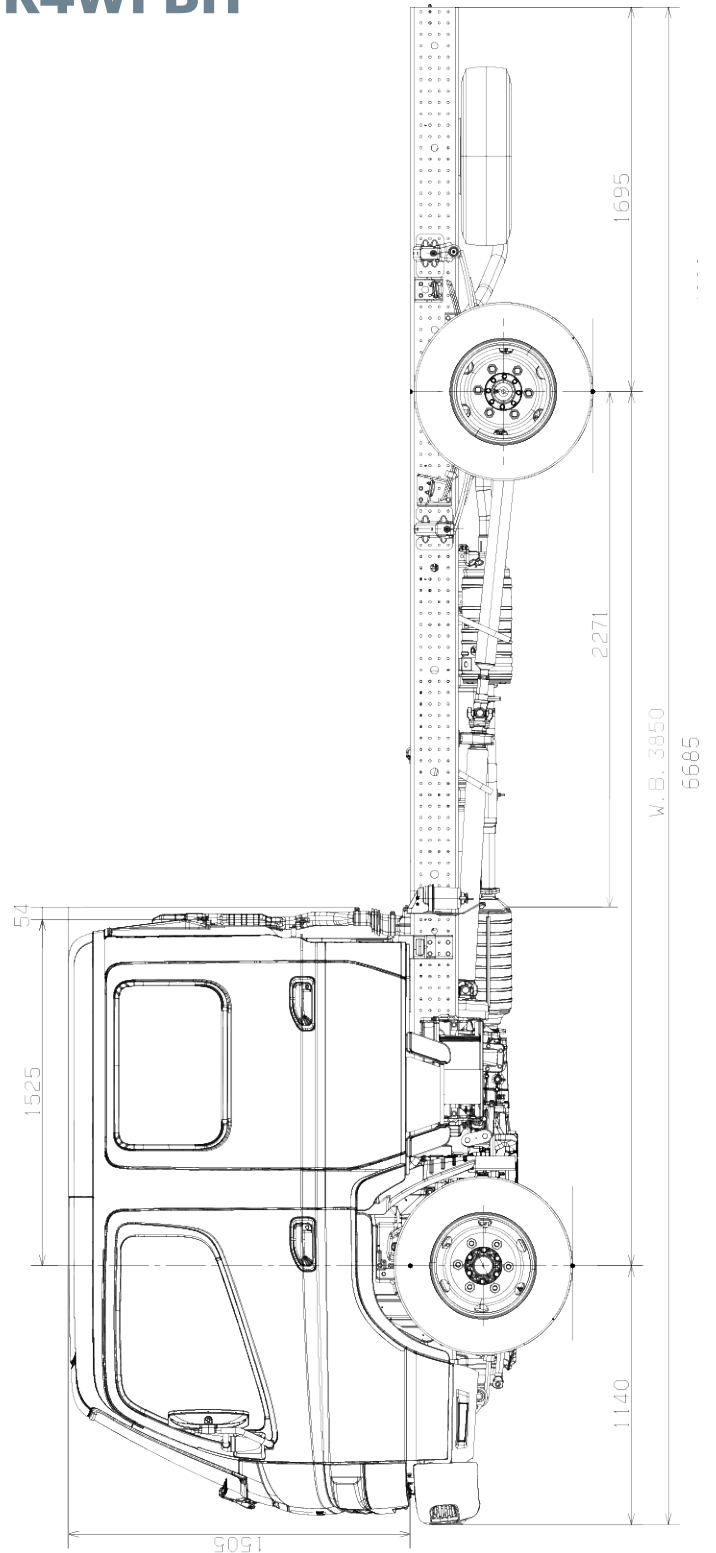

CANTER 918G

CREW CAB
DUONIC / MANUAL | 4x2

FECX1GR3WFBH / FECX1GR4WFBH

BODYBUILDER PROFILE

PLEASE NOTE: PRINT AT 100% SIZE FOR SCALE

TECHNICAL DRAWINGS

PLEASE NOTE: PRINT AT 100% SIZE FOR SCALE

COMING SOON